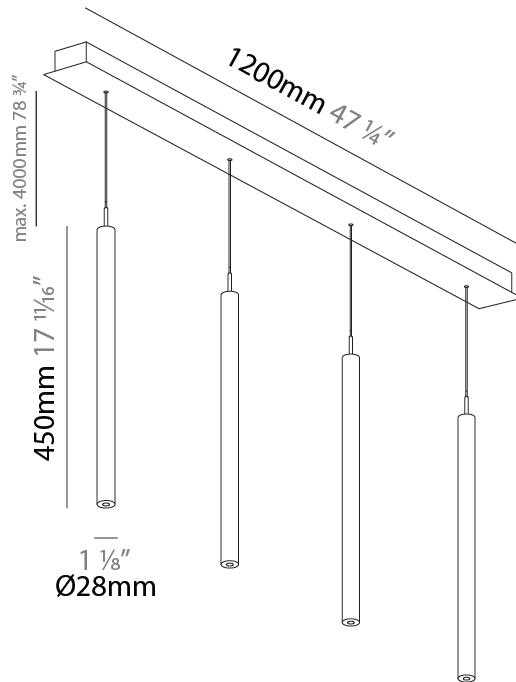

GENERAL

Series: G-Mini Channel
Subseries: G-Mini Channel Hangover
Partner: Prolicht
Division: Architectural
Installation: Suspension
Product Type: Clusters
Mounting Location: Ceiling
Light Distribution: Direct

PHYSICAL

Shape: Cylinder
Diameter (mm): 28
Diameter (in): 1 1/8"
Length (mm): 1200
Length (in): 47 1/4"
Height (mm): 450
Height (in): 17 11/16"

Diffuser: Shine Ring - NOR / OPL / YEL / ORA / RED / BLU / GRN
Fixture Finish: SSR / BKV / CWI / CRY / HAB / UFT / ITA / RUA / FTG / MYG / LOD / PUS / FRO / FUP / KIA / POP / BLS / SPG / MEY / GOH / CHC / COM / ABZ / JAG / OBR / MOS / ROR
Accent Finish: NOF / COP / MIR / SSS
Fixture Material: Extruded Aluminum / Steel
Cable Details: 2000mm/78 3/4" / 4000mm/157 1/2" - Cable, Black, Green, Orange, Red, White

ELECTRICAL

Lamp Type: LED (Zhaga Standard)
Input Wattage (W): 26
Total Output Wattage (W): 23.7
Dimming: Tri-Mode (Non-Dimming and Phase Dimming (120Vac only) and 0-10V Dimming)
Driver Included: Yes
Driver Location: Integrated
Driver Type: Constant Current - Universal
Driver Class: Class 2
Input Voltage (V): 120 - 277

LED

Color Temperature (°K): 2700 / 3000 / 3500 / 4000
Max. Delivered Lumen (lm): 1557 / 1421 / 1499 / 1450
Nominal Lumen (lm): 1840 / 1949 / 2057 / 2112
CRI: >90 CRI
Lamp Life (hrs): 50000

OPTICAL

Beam Angle: 32 / 58

RATINGS AND CERTIFICATIONS

Certified By: Certified for North American Standards
IP rating: IP20